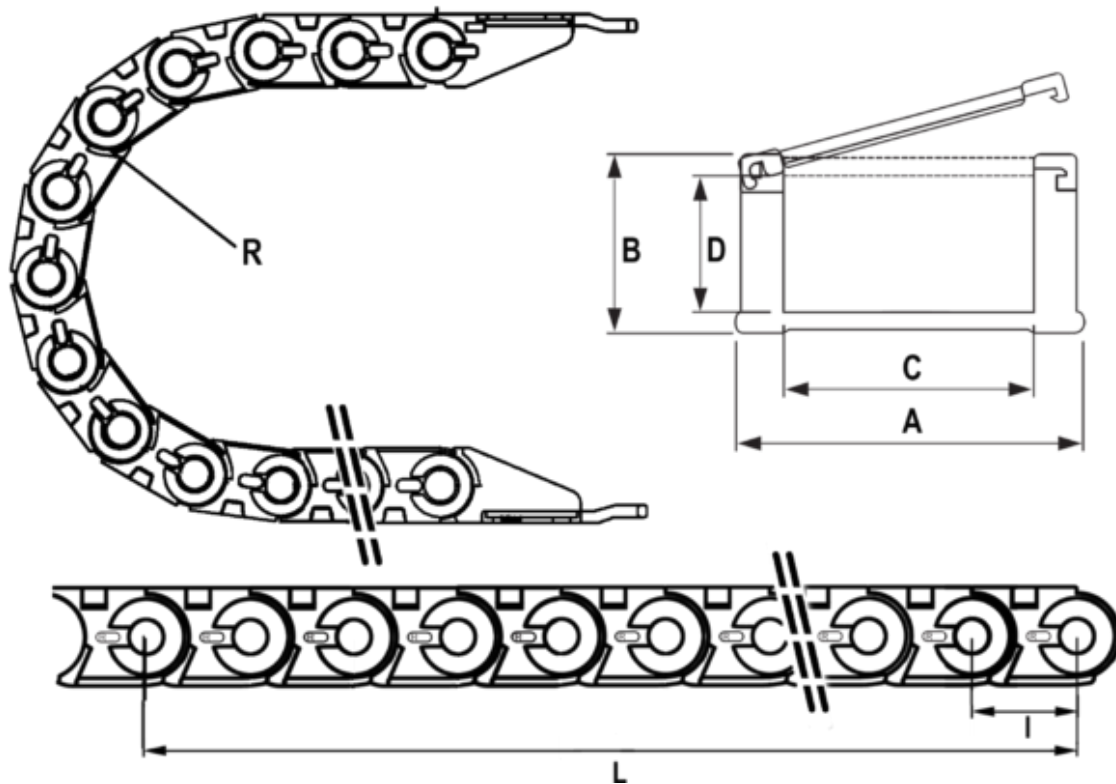

# Data Sheet

Article number: 18CPS03337R045  
Description: Cable chain, CPS MINI  
Type CPS033.37.R45-990L (30 LK)

## Measures

Full length	= 990mm
Inside Height	= 23
Inside Width	= 37
Link Length(Pitch)	= 33
Outside Height	= 31
Outside Width	= 53
Radius	= 045